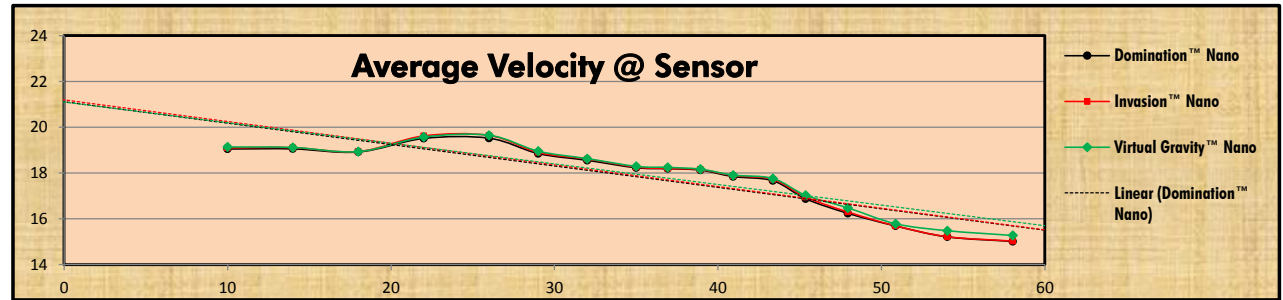

Location		
Sensor	Distance	Domination™ Nano	Invasion™ Nano	Virtual Gravity™ Nano
Release	00.00 ft	19.58	19.78	19.51
1	10.00 ft	15.78	15.89	15.73
2	14.00 ft	14.24	14.23	14.02
3	18.01 ft	12.71	12.72	12.66
4	22.01 ft	11.22	11.21	11.15
5	26.01 ft	9.91	9.90	9.75
6	29.01 ft	9.04	9.04	8.85
7	32.01 ft	8.04	8.32	8.06
8	35.01 ft	7.11	7.13	6.93
9	36.94 ft	6.37	6.74	6.56
10	38.94 ft	5.87	6.40	6.21
11	40.94 ft	5.47	6.29	5.97
12	43.36 ft	5.35	6.34	6.03
13	45.37 ft	5.66	6.58	6.30
14	47.95 ft	6.62	7.63	7.30
15	50.87 ft	8.27	9.35	8.57
16	54.04 ft	10.83	12.48	11.36
17	58.05 ft	15.22	16.64	14.80
	60.00 ft	18.26	19.48	17.91

Ball Characteristics:	Domination™ Nano	Invasion™ Nano	Virtual Gravity™ Nano
Break Point (Board)	5.67	6.38	6.15
Break Point (Distance)	42.62'	41.24'	41.67'
Board @ Head Pin	18.26	19.48	17.91

The Invasion™ Nano finished the "deepest" in the pocket
The Domination™ Nano created the most entry angle
The Virtual Gravity™ Nano was the most controllable

Velocity	Domination™ Nano	Invasion™ Nano	Virtual Gravity™ Nano
Release	18.32	18.35	18.46
Break	17.22	17.32	17.32
Final	14.41	14.43	14.67